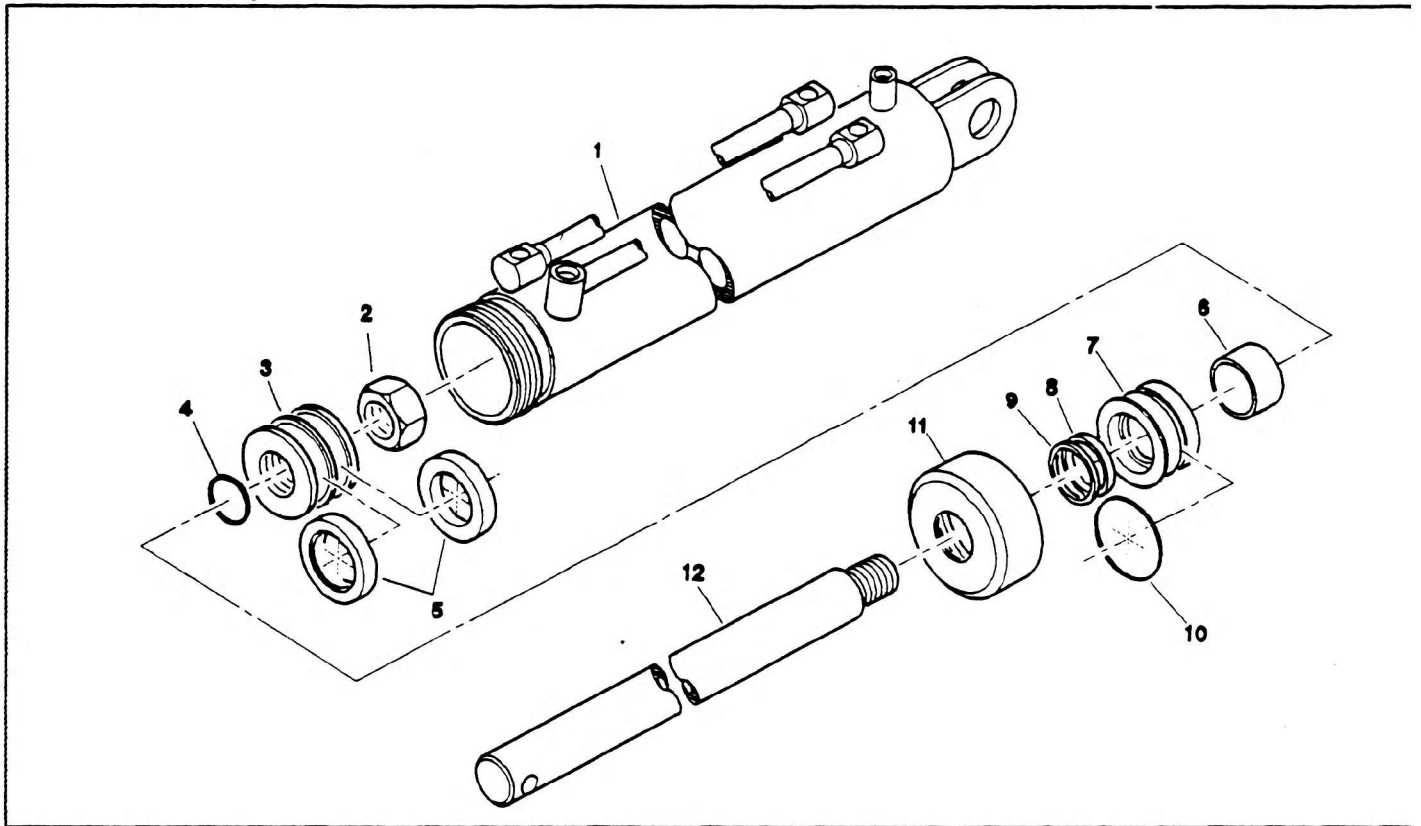

CYLINDER ASSEMBLY - EXTENSION

GROVE

NO.	PART NO.	QTY	DESCRIPTION	NO.	PART NO.	QTY	DESCRIPTION
	7-372-002609		COMPLETE ASSY				
	* 9-372-101535		REPAIR KIT				
1	9-372-101526	1	BARREL INCLUDES NBR 11				
2	9-372-101529	1	LOCKNUT				
3	9-372-101525	1	PISTON				
4	* 9-372-101534	1	SEAL, ROD				
5	* 9-372-101532	2	SEAL, PISTON				
6	9-372-101528	1	SPACER				
7	9-372-101524	1	GLAND				
8	* 9-372-101531	1	SEAL, ROD				
9	* 9-372-101533	1	WIPER, ROD				
10	* 9-372-101530	1	SEAL, GLAND				
11	NOT SERVICED	1	COLLAR PART OF NBR 1				
12	9-372-101527	1	ROD				

\* REPAIR KIT AND/OR PART OF KIT